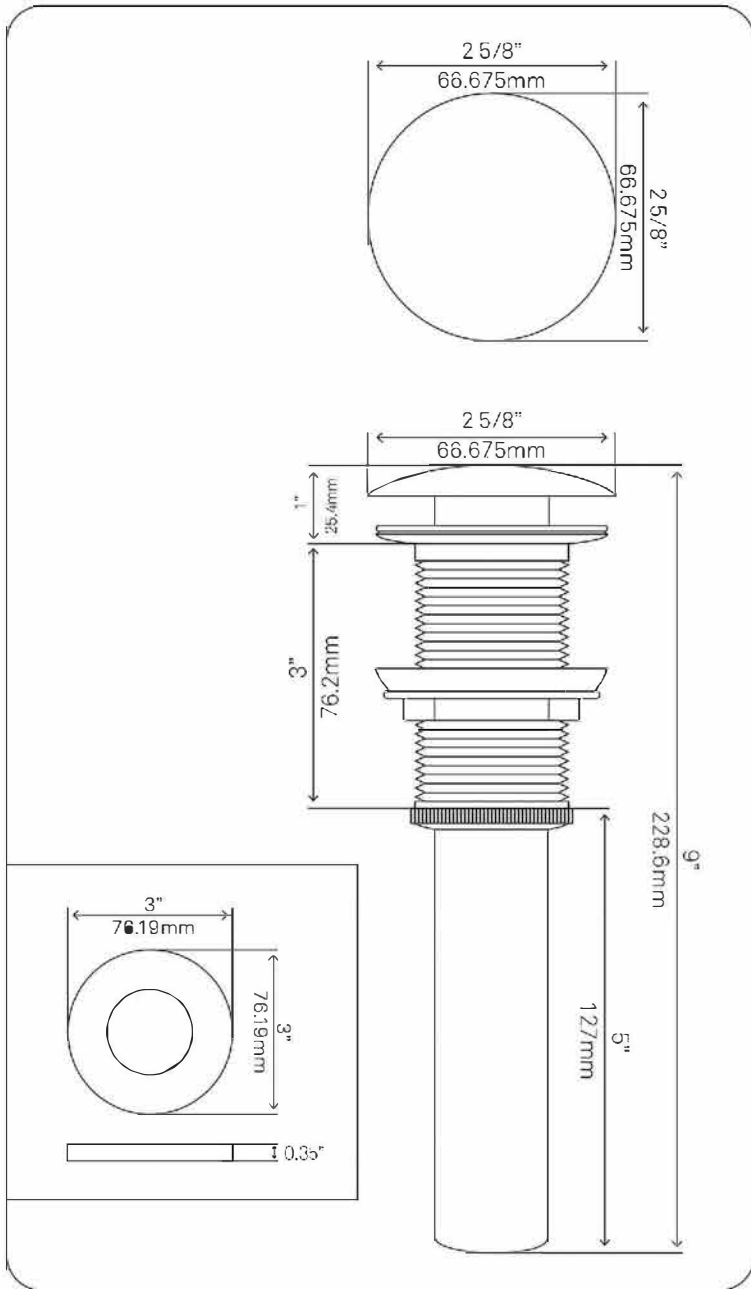

NOTES

Novatto reserves the right (1) to make changes in specifications and materials, and (2) to change or discontinue models, both without notice or obligation. Dimensions are for reference only, see www.Novatto.com for finish options and product availability.

Novatto Inc
TOLL FREE 844.404.4242
www.Novatto.com