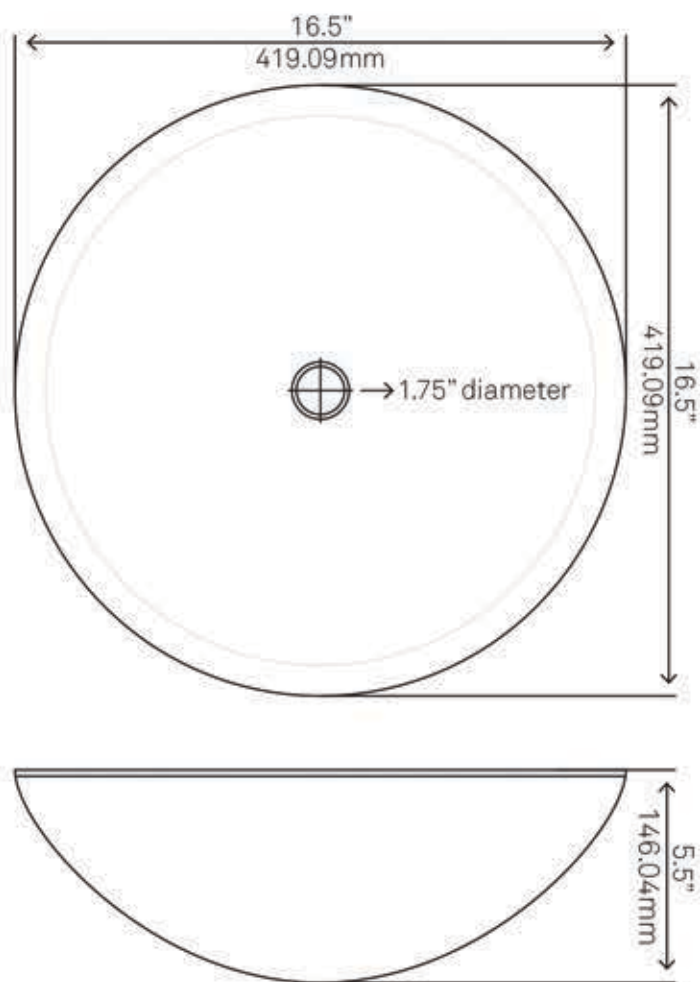

NOHP-G023 GODERE Painted Glass Vessel Bath Sink

Requested By: _____

Specific Features: _____

STANDARD SPECIFICATIONS:

- Thick tempered glass vessel sink
- High tempered glass
- Stain & scratch resistant; polished inside
- Textured painted outside
- Above counter installation
- Standard U.S. plumbing connection
- 1.75-inch drain opening
- Novatto faucet & drain sold separately

Novatto Inc
TOLL FREE 844.404.4242
www.Novatto.com

PUD-CH-MR Vessel Sink Pop-Up Drain and Mounting Ring, Chrome

Requested By: _____

Specific Features: _____

STANDARD SPECIFICATIONS:

- Clicker pop-up vessel sink drain and mounting ring
- Chrome finish
- Solid brass construction
- Includes rubber seals and fastener for installation
- 9-inches total pop-up length
- Fits any standard 1.75-inch drain opening
- cUPC